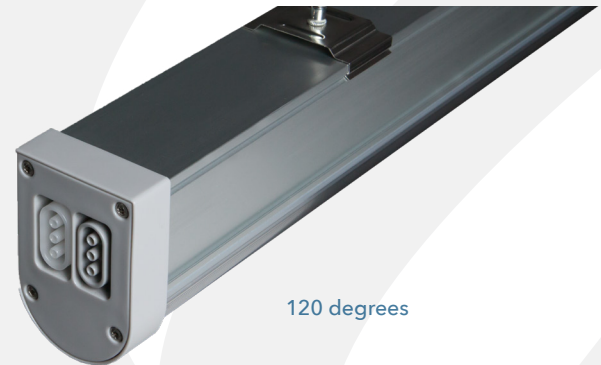

FEATURES & BENEFITS

- Simple wiring & daisy-chaining
- 0-10V dimming from max to off
- UL & cUL Listed
- IP66 Waterproof Rated
- 5-Year Warranty

SPECIFICATIONS

- 100V-277V
- 65W Input Power
- 145 $\mu\text{mol}/\text{sec}$
- 2.2 $\mu\text{mol}/\text{joule}$
- Full Spectrum White
- 120-degree Beam angle
- 65,000 Hour Lifetime

DIMENSIONS

2.15" H

2.75" W

47.25 inches (1,200mm)

ILLUMINATION BEAM ANGLES

120 degrees

FULL SPECTRUM WHITE

THRIVE AGRITECH

222 Broadway New York, NY 10038
(800) 205-7216
thriveagritech.com
info@thriveagritech.com

INFINITY 2.0

LED Light Bar

DIMMING

Two wire 0-10V dimming. Dimming spans from max intensity to off.

Dimming control access via fixture connector and cable.