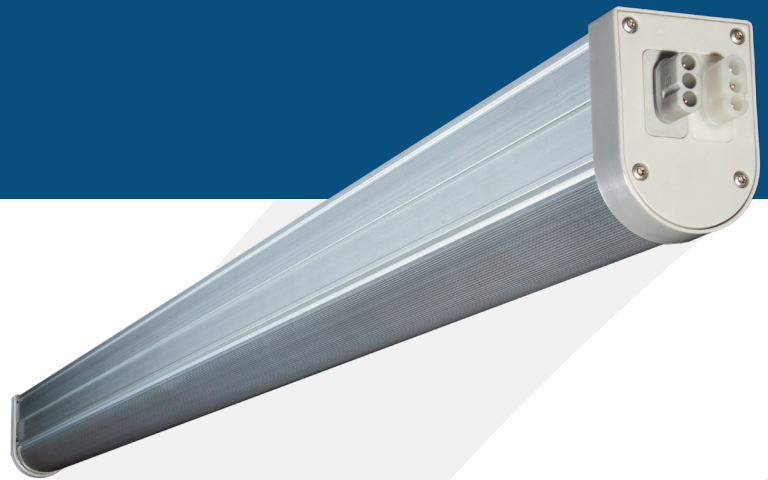

THRIVE AGRITECH

222 Broadway New York, NY 10038
(800) 205-7216
thriveagritech.com
info@thriveagritech.com

INFINITY 2.0

LED Light Bar

DIMMING

Two wire 0-10V dimming. Dimming spans from max intensity to off.

Dimming control access via fixture connector and cable.