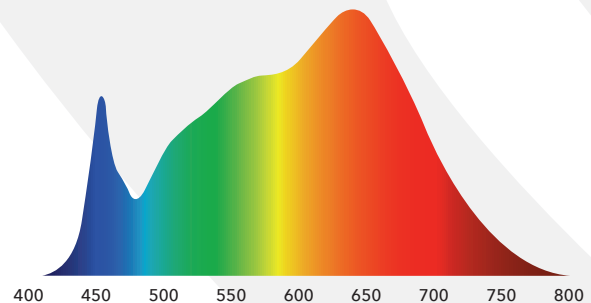

FEATURES & BENEFITS

- Simple wiring & daisy-chaining
- 0-10V dimming from max to off
- UL & cUL Listed
- IP66 Waterproof Rated
- 5-Year Warranty

SPECIFICATIONS

- 100V-277V
- 65W Input Power
- 145 $\mu\text{mol}/\text{sec}$
- 2.2 $\mu\text{mol}/\text{joule}$
- Full Spectrum White
- 120-degree Beam angle
- 65,000 Hour Lifetime

DIMENSIONS

2.15" H

2.75" W

47.25 inches (1,200mm)

ILLUMINATION BEAM ANGLES

120 degrees

FULL SPECTRUM WHITE

THRIVE AGRITECH