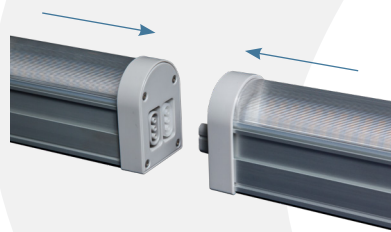

222 Broadway New York, NY 10038
(800) 205-7216
thriveagritech.com
info@thriveagritech.com

INFINITY 2.0

LED Light Bar

DIMMING

Two wire 0-10V dimming. Dimming spans from max intensity to off.

Dimming control access via fixture connector and cable.

WIRING & INTERCONNECTION

Infinity 2.0 LED light bars can be electrically connected end-to-end or with an interconnection cable. See the installation manual for detailed instructions.

MAXIMUM DAISY-CHAIN