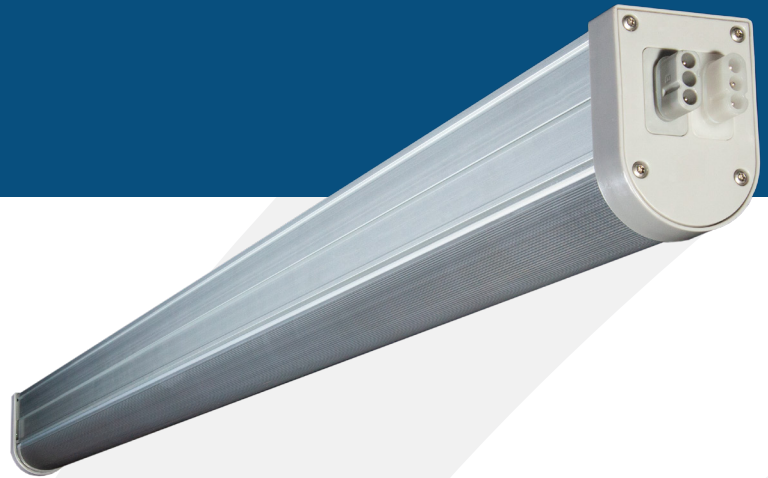

THRIVE AGRITECH

222 Broadway New York, NY 10038
(800) 205-7216
thriveagritech.com
info@thriveagritech.com

INFINITY 2.0

LED Light Bar

The new Infinity 2.0 LED Light is a high efficiency, dimmable grow light developed specifically to enable quick and easy installation.

FEATURES & BENEFITS

- Simple wiring & daisy-chaining
- 0-10V dimming from max to off
- UL & cUL Listed
- IP66 Waterproof Rated
- 5-Year Warranty

SPECIFICATIONS

- 100V-277V
- 65W Input Power
- 145 $\mu\text{mol}/\text{sec}$
- 2.2 $\mu\text{mol}/\text{joule}$
- Full Spectrum White
- 120-degree Beam angle
- 65,000 Hour Lifetime

DIMENSIONS

2.15" H

2.75" W

47.25 inches (1,200mm)

ILLUMINATION BEAM ANGLES

120 degrees

FULL SPECTRUM WHITE

THRIVE AGRITECH