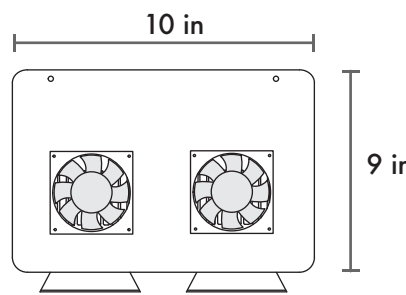

Product Dimensions:

Product Specifications:

Dimensions: 14.5(L) x 10(W) x 9(H)

Weight: 24lbs

LEDs: Bridgelux COB Vero 29 G7

LED Spectrum: 4000K - 80CRI , 3500K - 93+CRI

Lensing: Custom / swappable

IP Rating: Suitable for greenhouse applications

Cooling: active AC fans - IP 65 sealed

Driver: Mean Well HLG-600H-42A

Dimming: No

Power Draw: 550 Watts (at wall)

Power Factor: > 0.95

AC Input: 90-305 VAC - DC Output: 38 VDC