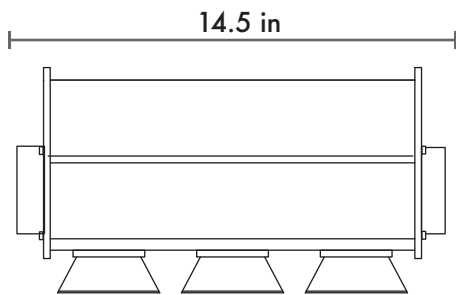

Product Dimensions:

Product Specifications:

Dimensions: 14.5(L) x 10(W) x 9(H)

Weight: 24lbs

LEDs: Bridgelux COB Vero 29 G7

LED Spectrum: 4000K - 80CRI , 3500K - 93+CRI

Lensing: Custom / swappable

IP Rating: Suitable for greenhouse applications

Cooling: active AC fans - IP 65 sealed

Driver: Mean Well HLG-600H-42A

Dimming: No

Power Draw: 550 Watts (at wall)

Power Factor: > 0.95

AC Input: 90-305 VAC - DC Output: 38 VDC