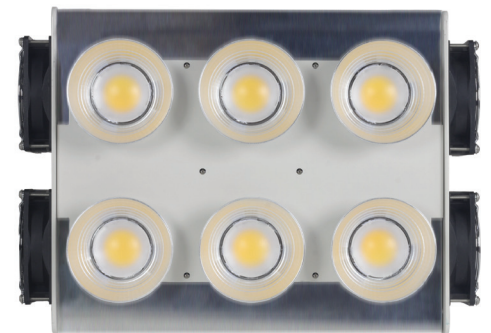

The ARC 600 is designed to replace high intensity discharge (HID) fixtures commonly used in greenhouse applications. Utilizing high efficiency broad spectrum LEDs, the ARC 600's light is ideal for sole source and supplemental growing. The simple and efficient design significantly reduces manufacturing expenses allowing Drive Lighting to produce a high performance and cost effective HID replacement luminaire.

Product Dimensions:

Product Specifications:

Dimensions: 14.5(L) x 10(W) x 9(H)

Weight: 24lbs

LEDs: Bridgelux COB Vero 29 G7

LED Spectrum: 4000K - 80CRI , 3500K - 93+CRI

Lensing: Custom / swappable

IP Rating: Suitable for greenhouse applications

Cooling: active AC fans - IP 65 sealed

Driver: Mean Well HLG-600H-42A

Dimming: No

Power Draw: 550 Watts (at wall)

Power Factor: > 0.95

AC Input: 90-305 VAC - DC Output: 38 VDC